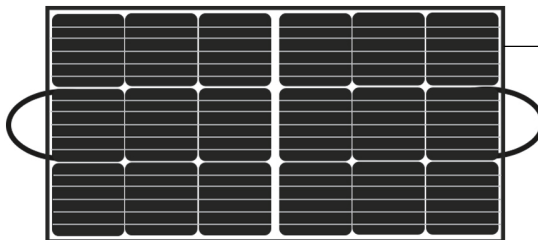

USB Output: Plug in your usb cable to connect the solar panel with your electronics

Flashfish 18V/50W Solar Panel

USB Cable
Not Included

USB Input

Charge For Your:

Telephone
Tablet
USB Light
USB Fan
More