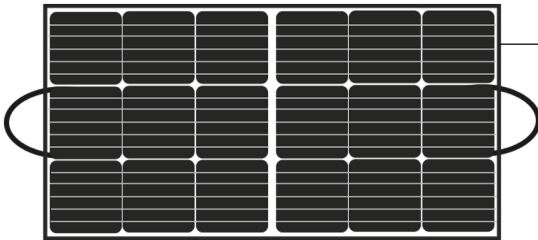

Connections:

To ensure maximum possible output we recommend that the solar panels are regularly re-aligned to follow the sun's movement. Wipe the solar panel with microfiber cloth for maximum efficiency.

DC Output: Plug in the 18V DC5521 cable to connect the solar panel and portable power station

Flashfish 18V/50W Solar Panel

Male DC5521
Cable Included

DC Input

Compatible With:

DC 5.5*2.1mm
DC 5.5*2.5mm
DC 3.5*1.35mm
DC 8mm