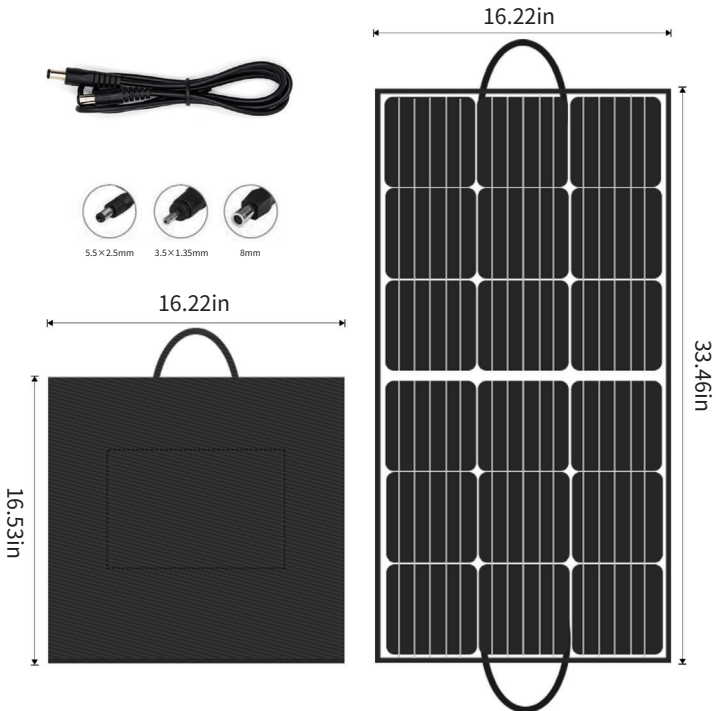

# Technical Specification

Model	SP18V50W
Solar Cells	Monocrystalline silicon
Product Dimension	16.22×16.53in (folded) 33.46×16.22in (unfolded)
Weight	3.3 lb
DC Output	18V /2.78A(Max)
USB	5V/2.1A USB × 1, QC3.0 USB × 1
Wattage	50W
Cell Efficiency	21.5%-23.5%

## Contents:

- 18V/50W Solar Panel x1
- 18V DC Cable 5.5x2.1mm x1
- 8mm Connector x1
- 5.5x2.5mm Connector x1
- 3.5x1.35mm Connector x1